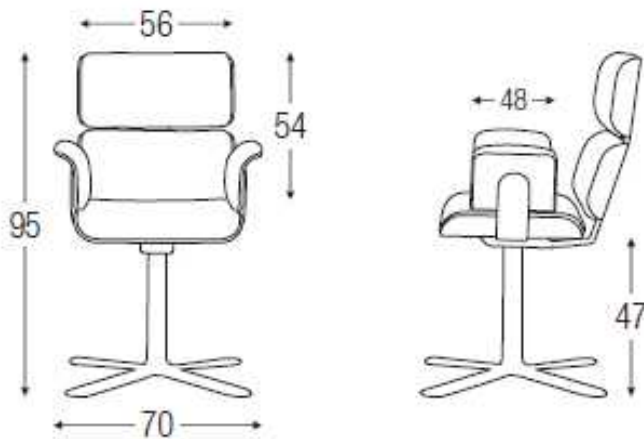

Altek®

ARMADILLO design Rainer Bachshmid

Armadillo_5

Visitor armchair with 4 star flat steel chrome base with seat return-system. Seat, back and arms upholstered and covered in first quality Italian leather. The back side shells of the back, of the seat and of the arms are in plywood in several finishes: walnut and ebony.

backrest height: 54 cm
overall height: 95 cm
backrest width: 56 cm
arm width: 48/70 cm
gross weight: kg. 30.5
net weight: kg. 28.5
vol.: 0.464 m3.