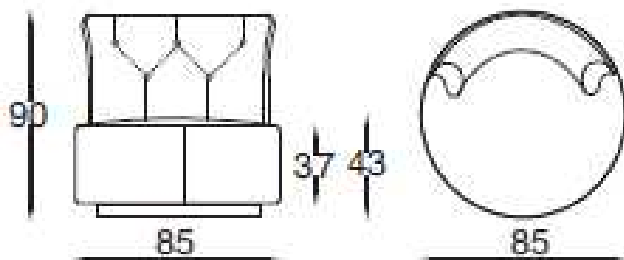

Altek®

GALLERY design Sergio Bicego

Gallery

9DIV06 Sofa 1 seat

Modular element code 9P06 one seat. Solid wooden structure and brushed aluminum base. Seat and back upholstered in synthetic leather, velvet, real leather or COM. The "Capitonné" back is a precious detail for this product.

overall height: 90 cm

seat height: 43 cm

width: 85 cm

length: 85 cm

gross weight: kg. 39

net weight: kg. 37

vol.: 0.462 m3