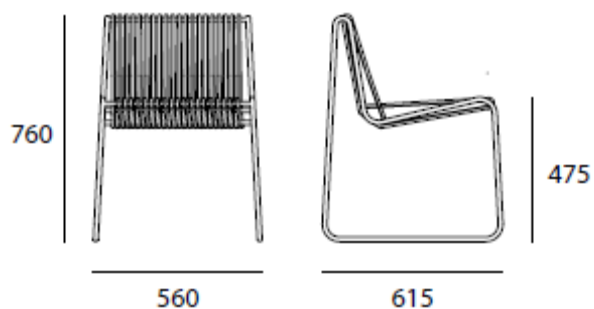

Altek®

RADA Chair design Stefano Esposito

Rada Chair

with structure in rod iron - powder coated for outdoor available in black or white or other Ral colors. Seat and back interwoven with nautical rope made in technical fiber available in several colours as per sample-card.

overall height: 760 mm
seat height: 475 mm
overall width: 560 mm
overall depth: 615 mm
Net weight: kg.12,50
Gross weight: kg.15,50
Packing: 1 per carton
Volume: 0,283 m3