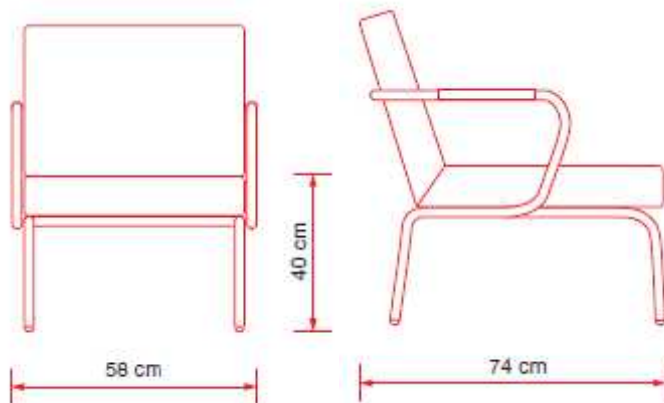

Altek®

VERTIGO COLLECTION design dai Zurich

Vertigo LV16

Visitor armchair

Steel tube structure in chrome or mat chrome or aluminum painted finish. Upholstery in real leather or synthetic leather or fabric.

height: 72 cm
width: 57 cm
depth: 72 cm
gross weight: kg. 17
net weight: kg. 15
vol.: 0.4 cbm