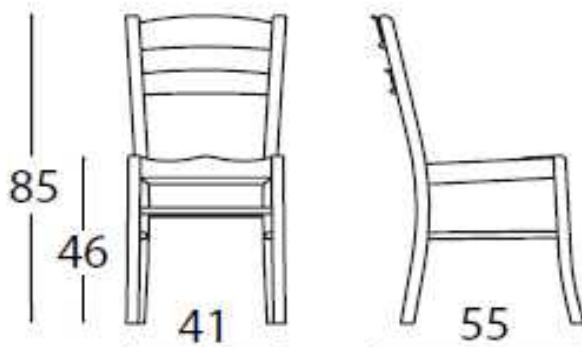

Altek®

KORE design Vittorio Baggio

Kore

Chair with square aluminium tube structure 30x30 mm.

Thickness 2mm., aluminium anodised or painted.

Seat in beech-wood seat stained cherry or wengè.

overall height: 85 cm

seat height: 46 cm

width: 41 cm

depth: 55 cm

gross weight: kg. 5.5

net weight: kg. 3.5

vol.: 0,23 m3