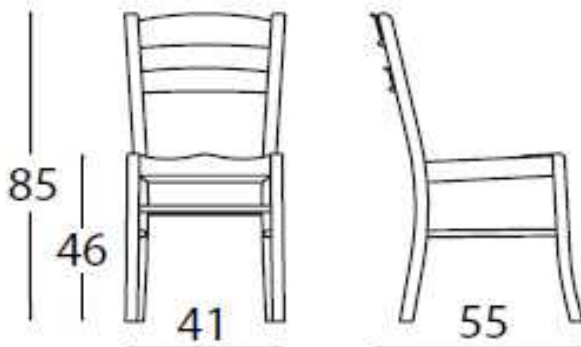

## **Kore**

*Chair with square aluminium tube structure 30x30 mm.*

*Thickness 2mm., in mat anodised or polished or painted in any RAL colour.*

**overall height: 85 cm**

**seat height: 46 cm**

**width: 41 cm**

**depth: 55 cm**

**gross weight: kg. 5.5**

**net weight: kg. 3.5**

**vol.: 0,23 m3**