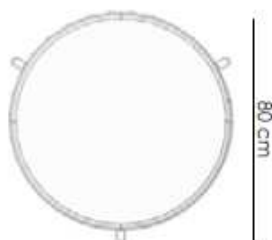

Altek®

ALU MITO Table design Pascal Bosetti

75 cm

80 cm

Stacking Table made in aluminium with round aluminium tube structure diam.28 mm., Thickness 2 mm. - Top diam.80 cm. in aluminium - painted in any RAL Colour. Suitable for outdoor use.

Product dimensions:

Height: 75 cm.

Width: 80 cm.

Depth: 80 cm.

Gross weight: kg. 12,50

Net weight: kg. 9,25

Packing: 1 base per carton – 1 top per carton

Vol.: 0,108 m3.