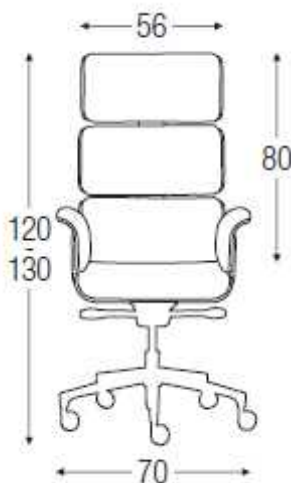

Altek®

ARMADILLO design Rainer Bachshmid

Armadillo_1

Armchair with high back with 5 star polished aluminum base-pneumatic height adjustment- synchron mechanism with knob to adjust the tension and with the possibility to look the position in 5 different positions. Seat, back and arms upholstered and covered in first quality Italian leather, in several finishes.

backrest height: 80 cm
overall height: 120/130 cm
backrest width: 56 cm
arm width: 48/70 cm
gross weight: kg. 38
net weight: kg. 35.5
vol.: 0.621 m3.