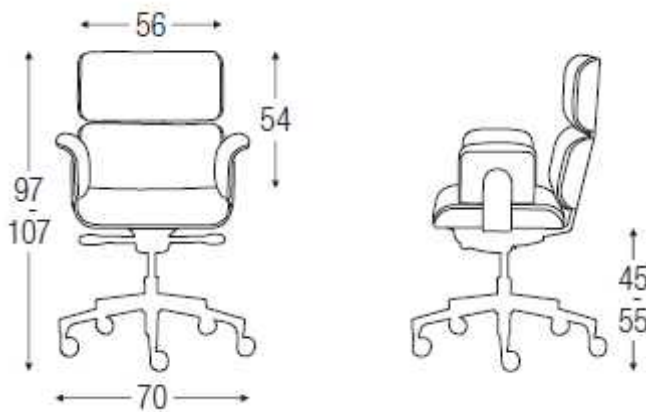

Altek®

ARMADILLO design Rainer Bachshmid

Armadillo_2

Swivel armchair with low back- with 5 star polished aluminum base pneumatic height adjustment- synchron mechanism with knob to adjust the tension and with the possibility to look the position in 5 different positions. Seat, back and arms upholstered and covered in first quality Italian leather, in several finishes.

backrest height: 54 cm
overall height: 97/107 cm
backrest width: 56 cm
arm width: 48/70 cm
gross weight: kg. 34.2
net weight: kg. 31
vol.: 0.575 m3.