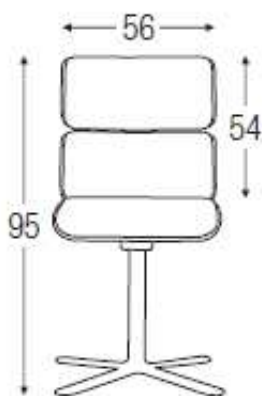

Altek®

ARMADILLO design Rainer Bachshmid

Armadillo_6

Visitor chair with 4 star steel chrome base with seat return-system- Seat and back upholstered and covered in first quality Italian leather - The back side shells are in plywood in walnut, ebony or other finishes.

backrest height: 54 cm
overall height: 95 cm
backrest width: 56 cm
seat height: 48 cm
seat width: 56 cm
gross weight: kg. 24
net weight: kg. 22
vol.: 0.464 m3.