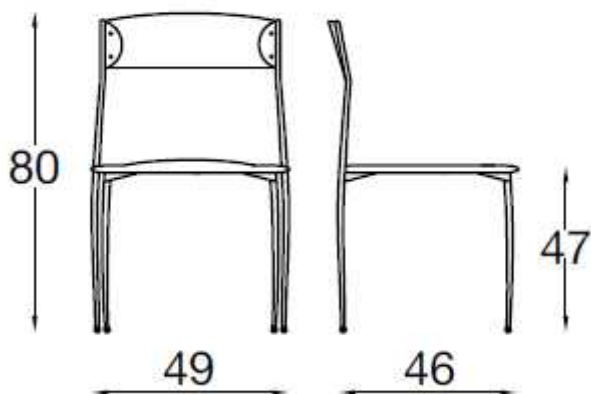

Altek®

BABA design Sergio Mian

Baba Chair New Finish

Stacking chair - steel tube structure with conic legs

Diam. 22 mm. Thickness 1,5 mm.

Seat and back in plywood: Canaletto

Walnut finish or Bleached Oak finish.

overall height: 80 cm

seat height: 47 cm

width: 49 cm

depth: 46 cm

gross weight: kg. 4

net weight: kg. 3.5

vol.: 0.28 m3.