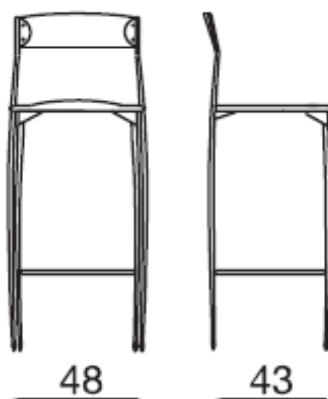

Altek®

BABA Stool
design Sergio Mian

Baba Stool H.65 o H.75 cm.

Stool with metal structure zinc plated – conic legs colours - tube diam.25 mm, thickness 1,5 mm – Polyester powder coated for outdoor use in aluminium colour or other RAL – seat and back in anodised aluminium available in natural, red or blue finish. Available Counter stool seat H.65 cm. or Barstool H.75 cm.

altezza totale: 90 / 100 cm

altezza seduta: 65 / 75 cm

larghezza: 48 cm

profondità: 43 cm

peso lordo: kg. 6,0 / 6,50

peso netto: kg. 4,5 / 5,00

vol.: 0,29 m³