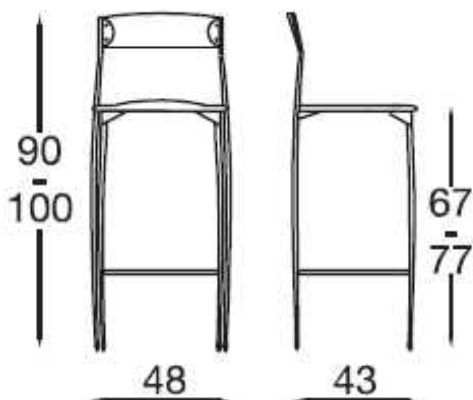

Altek®

BABA design Sergio Mian

Baba Stool New Finishes

Steel tube structure with conic legs
Diam. 25 mm. Thickness 1,5 mm.
Seat and Back in plywood: Canaletto
Walnut finish or Bleached Oak finish.

overall height: 90 / 100 cm

seat height: 67 / 77 cm

width: 48 cm

depth: 43 cm

gross weight: kg. 5.5 / 6

net weight: kg. 4.5 / 5

vol.: 0.3 m3.