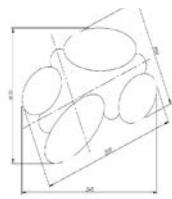

Altek®

DNA 4 design Sergio Bicego

DNA 4 - Sofa

Modular Seating with 4 seater: 2 big and 2 small – with plinth in mdf, edge in laminate brushed aluminium colour - fully upholstered in synthetic leather - available in several colors.

overall height: 75 cm

seat height: 45 cm

width: 187 cm

depth: 155 cm

gross weight: kg. 160

net weight: kg 140

vol.: 4 cbm