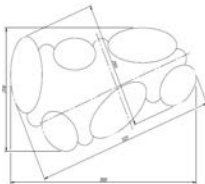

Altek®

DNA design Sergio Bicego

DNA - Sofa

Modular Seating with 6 seater: 3 big and 3 small – with plinth in mdf, edge in laminate brushed aluminium colour - fully upholstered in synthetic leather available in several colors.

overall height: 74 cm

seat height: 45 cm

width: 350 cm

depth: 210 cm

gross weight: kg. 200

net weight: kg. 180

vol.: 6 cbm