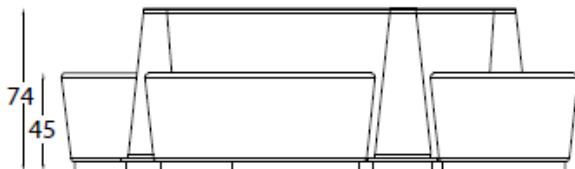

Altek®

DNA design Sergio Bicego

DNA - Sofa

Modular Seating with 6 seater: 3 big and 3 small – with plinth in mdf, edge in laminate brushed aluminium colour - fully upholstered in synthetic leather available in several colors.

overall height: 74 cm

seat height: 45 cm

width: 350 cm

depth: 210 cm

gross weight: kg. 200

net weight: kg. 180

vol.: 6 cbm