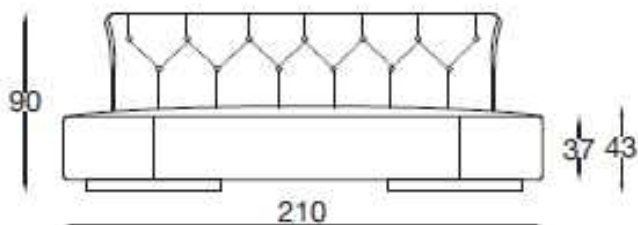

Altek®

GALLERY design Sergio Bicego

Gallery

9DIV01 Sofa 3 seats

Modular element code 9DIV01 three seats. Solid wooden structure and brushed aluminum base. Seat and back upholstered in synthetic leather, velvet, real leather or COM.

The "Capitonné" back is a precious detail for this product.

overall height: 90 cm

seat height: 43 cm

width: 95 cm

length: 210 cm

gross weight: kg. 85.5

net weight: kg. 72

vol.: 1.35 m3