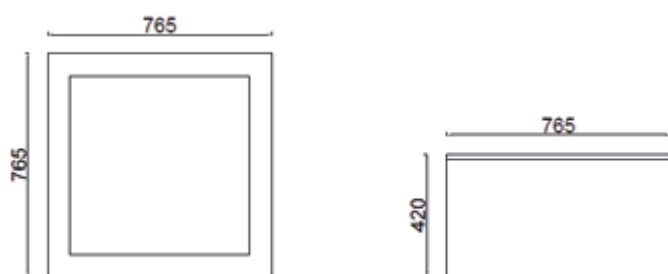

Altek®

GARDA design Antonio Larosa

Garda Flower Pot

with structure in aluminium, made for contract use in mat anodized finish. Seat with slats in Iroko-wood or Resista composite material, a natural fiber compound that is weather and water resistant, 100% recyclable.

height: 420 mm

length: 765 mm

width: 765 mm

Carton Dimensions: 80x80x H.72 cm.-

Vol.: 0,460 m3 (over a pallet:

80x80xH.83 cm.- Vol.: 0,531 m3)