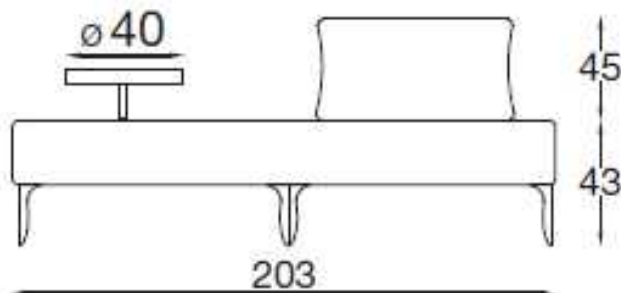

Altek®

PARTY design Sergio Bicego

Code: 9D28

Party – version with a single back + a table

Sofa with an elliptic shape. Stainless steel legs and solid wood structure. Upholstered in fabric or leather or COM. Available without back or with a central back or with 3 swivel single backs or with 2 swivel single backs+1 table.

seat height: 43 cm
backrest height: 45 cm
width: 203 cm
diameter table: 40 cm