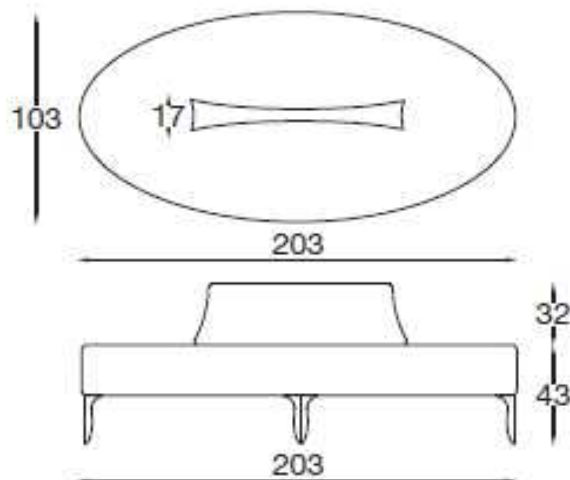

# Altek®

*PARTY design Sergio Bicego*

Code: 9D26

**Party – version with central back**  
Sofa with an elliptic shape. Stainless steel legs and solid wood structure. Upholstered in fabric or leather or COM. Available without back or with a central back or with 3 swivel single backs or with 2 swivel single backs+1 table.

**overall height:** 103 cm  
**seat height:** 43 cm  
**backrest height:** 32 cm  
**width:** 203 cm  
**gross weight:** kg. 85  
**net weight:** kg. 75  
**vol.:** 1.8 m<sup>3</sup>