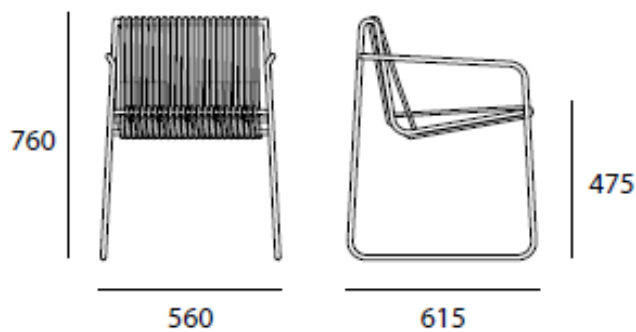

Altek®

RADA Armchair design Stefano Esposito

Rada Armchair

with structure in rod iron - powder coated for outdoor available in black or white or other Ral colors. Seat and back interwoven with nautical rope made in technical fiber available in several colours as per sample-card.

overall height: 760 mm
seat height: 475 mm
overall width: 560 mm
overall depth: 615 mm
Net weight: kg.13,65
Gross weight: kg.16,65
Packing: 1 per carton
Volume: 0,283 m3