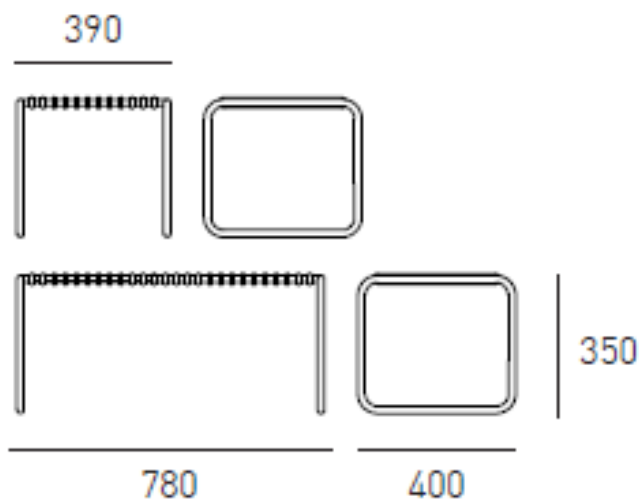

Altex[®]

RADA low stools design Stefano Esposito

Rada Low Stools

with structure in rod iron - powder coated for outdoor available in black or white or other Ral colors. Seat and back interwoven with nautical rope made in technical fiber available in several colours as per sample-card. Available in **small or large/ottoman size** for the lounge chair. The stool small is also available upon request with seat H. 46

overall height: 350 mm

overall width:

low small stool: 390 mm

low large stool: 780 mm

overall depth: 400 mm

packing: 2 small stools per carton

vol. low small stool: 0.15 cbm

n.weight: 7,60 kg. - **g.weight:** 17,30 kg. of 2 pcs

packing: 1 large stool per carton

vol. low large stool: 0.23 cbm

n.weight: 9,50 kg. - **g.weight:** 13,30