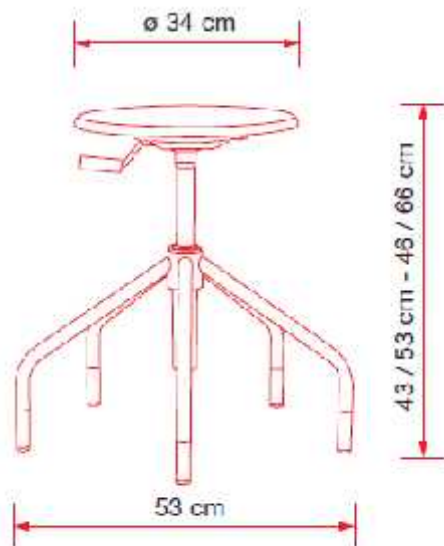

## **Vertigo LV05 / LV06**

*Swivel stools*

*Steel tube structure in chrome or mat chrome or aluminum painted finish.*

*Beech-wood seat in natural finish or lacquered, adjustable height, with or without wheels.*

*Optional: upholstered seat in fabric*

**height LV05:** 43/53 cm

**height LV06:** 46/66 cm

**width:** 53 cm

**depth:** 53 cm

**gross weight:** kg. 6.2

**net weight:** kg. 5

**vol.:** 0.12 cbm