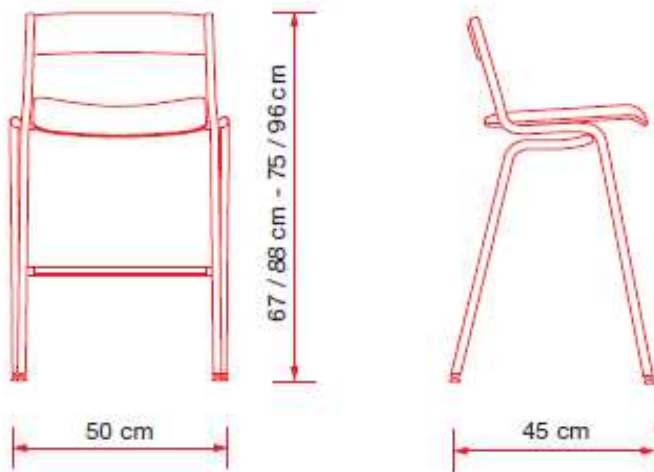

Altek®

VERTIGO COLLECTION design dai Zurich

Vertigo LV07 / LV08

Stacking stools

Steel tube structure in chrome or mat chrome or aluminum painted finish.

Beech-wood seat and back in natural or lacquered finish.

height LV07: 67/88 cm

height LV08: 75/96 cm

width: 50 cm

depth: 55 cm

gross weight: kg. 5.75. / kg. 6

net weight: kg. 4.75 / kg. 5

vol.: 0.33 cbm