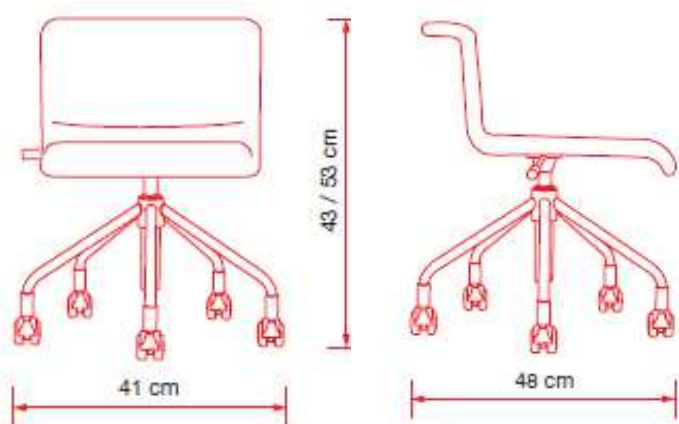

Altek®

VERTIGO COLLECTION design dai Zurich

Vertigo LV09

Swivel chair, adjustable height, with soft rubber wheels.

Steel tube structure in chrome or aluminum painted finish. Beech-wood shell upholstered in fabric or covered in genuine hard-leather

height: 43/53 cm

width: 41 cm

depth: 48 cm

gross weight: kg. 13.9

net weight: kg. 12.4

vol.: 0.17 cbm