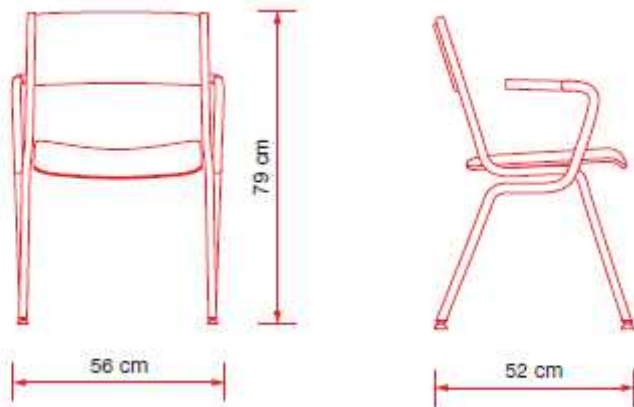

Altek®

VERTIGO COLLECTION design dai Zurich

Vertigo LV13

*Stacking armchair stacks 10 high.
Steel tube structure in chrome or mat
chrome or aluminum painted finish. Seat
and back in polypropylene black,
charcoal, light grey or blue.*

height: 79 cm
width: 56 cm
depth: 52 cm
gross weight: kg. 6
net weight: kg. 5
vol.: 0.33 cbm