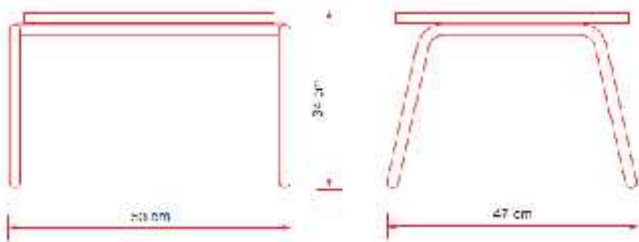

Altek®

VERTIGO COLLECTION design dai Zurich

Vertigo LV18

Occasional stacking table

*Steel tube structure in chrome or mat
chrome or aluminum painted finish.*

Top 47x47 cm

In MDF lacquered in black

height: 40 cm

width: 47 cm

depth: 53 cm

gross weight: kg. 7.5

net weight: kg. 6.5

vol.: 0.12 cbm