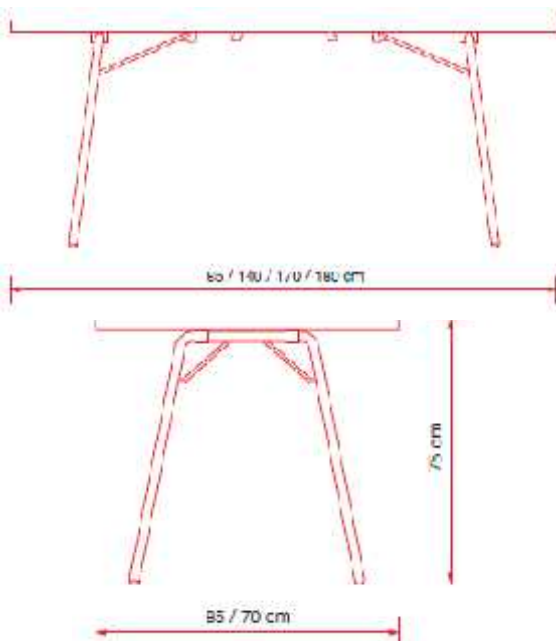

Altek®

VERTIGO COLLECTION design dai Zurich

Vertigo LV31

Folding Table

Steel tube structure in chrome or mat chrome or aluminum painted finish. Honeycomb board laminate top in black, charcoal, light grey or blue with black rubber border.

Optional: trolley to carry 10 folding tables

dimensions W x D x H

85 x 85 x 75 cm.

140 x 70 x 75 cm.

170 x 85 x 75 cm.

180 x 85 x 75 cm.

gross weight: kg. 15

net weight: kg. 13

vol.: 0.17 cbm