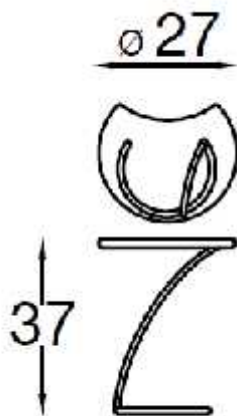

Altek®

VERTIGO COLLECTION design dai Zurich

Vertigo LV37

Low occasional table

Steel tube structure in chrome or aluminum painted finish with MDF lacquered top in colors: black, charcoal, blue, light grey, white or red

height: 37 cm

width: 27 cm

depth: 27 cm

gross weight: kg. 2.6

net weight: kg. 2

vol.: 0.03 cbm