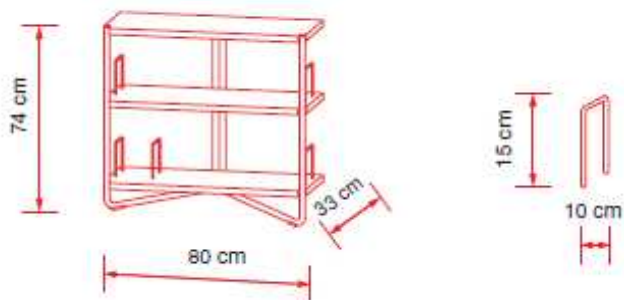

Equipped with chromed steel bookends which are easily removable

height: 74 cm

width: 80 cm

depth: 33 cm

gross weight: kg. 21

net weight: kg. 19

vol.: 0.06 cbm