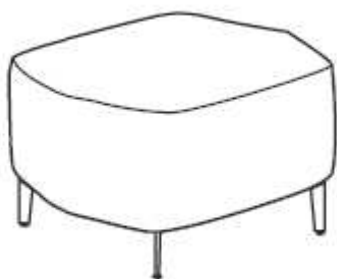

# Altek®

*AirWave\_16 design Charles Godbout*

W. 830 mm x D. 700 mm x H. 430 mm

### **AirWave\_16**

*Soft ottoman with plywood structure and steel legs powder coated in black, or silver RAL 9006, or white or graphite grey Ral 7024 - upholstered with non flammable foam and covered with fire resistance synthetic leather or fabric.*

**seat height:** 430 mm.

**width:** 830 mm

**depth:** 700 mm

**packing:** 1 per carton

**vol.:** 0.30 cbm