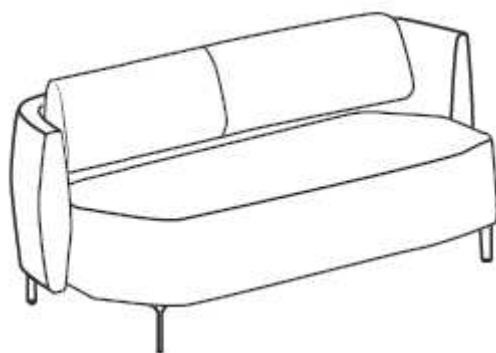

Altek®

AirWave_25 design Charles Godbout

AirWave_25

Low wave lounge sofa with two short side waves. Plywood structure and steel back support. Steel legs powder coated in black, or silver RAL 9006, or white or graphite grey RAL 7024. Upholstered with non flammable foam and covered with fire resistance synthetic leather or fabric.

overall height: 770 mm.

seat height: 430 mm.

width: 1850 mm

depth: 830 mm

packing: 1 per carton

vol.: 1,32 cbm

W.1850 mm x D. 830 mm x SH.430 mm-overall H.770 mm