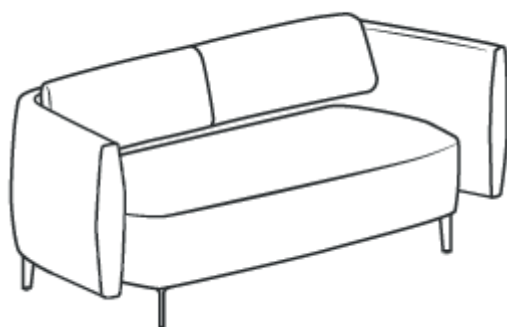

# Altek®

*AirWave\_27 design Charles Godbout*

## **AirWave\_27**

*Low wave lounge sofa with two long side waves. Plywood structure and steel back support. Steel legs powder coated in black, or silver RAL 9006, or white or graphite grey RAL 7024. Upholstered with non flammable foam and covered with fire resistance synthetic leather or fabric.*

**overall height:** 770 mm.

**seat height:** 430 mm.

**width:** 2000 mm

**depth:** 830 mm

**packing:** 1 per carton

**vol.:** 1,43 cbm

*W.2000 mm x D. 830 mm x SH.430 mm-overall H.770 mm*