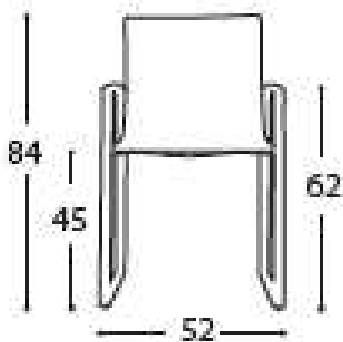

## **Andrea**

Armchair with steel tube structure in chrome finish - wooden shell covered in real hard leather available in several colours.

**overall height:** 84 cm

**seat height:** 45 cm

**arms height:** 62 cm

**width:** 52 cm

**depth:** 52 cm

**gross weight:** kg. 15

**net weight:** kg. 13

**vol.:** 0,25 m3.