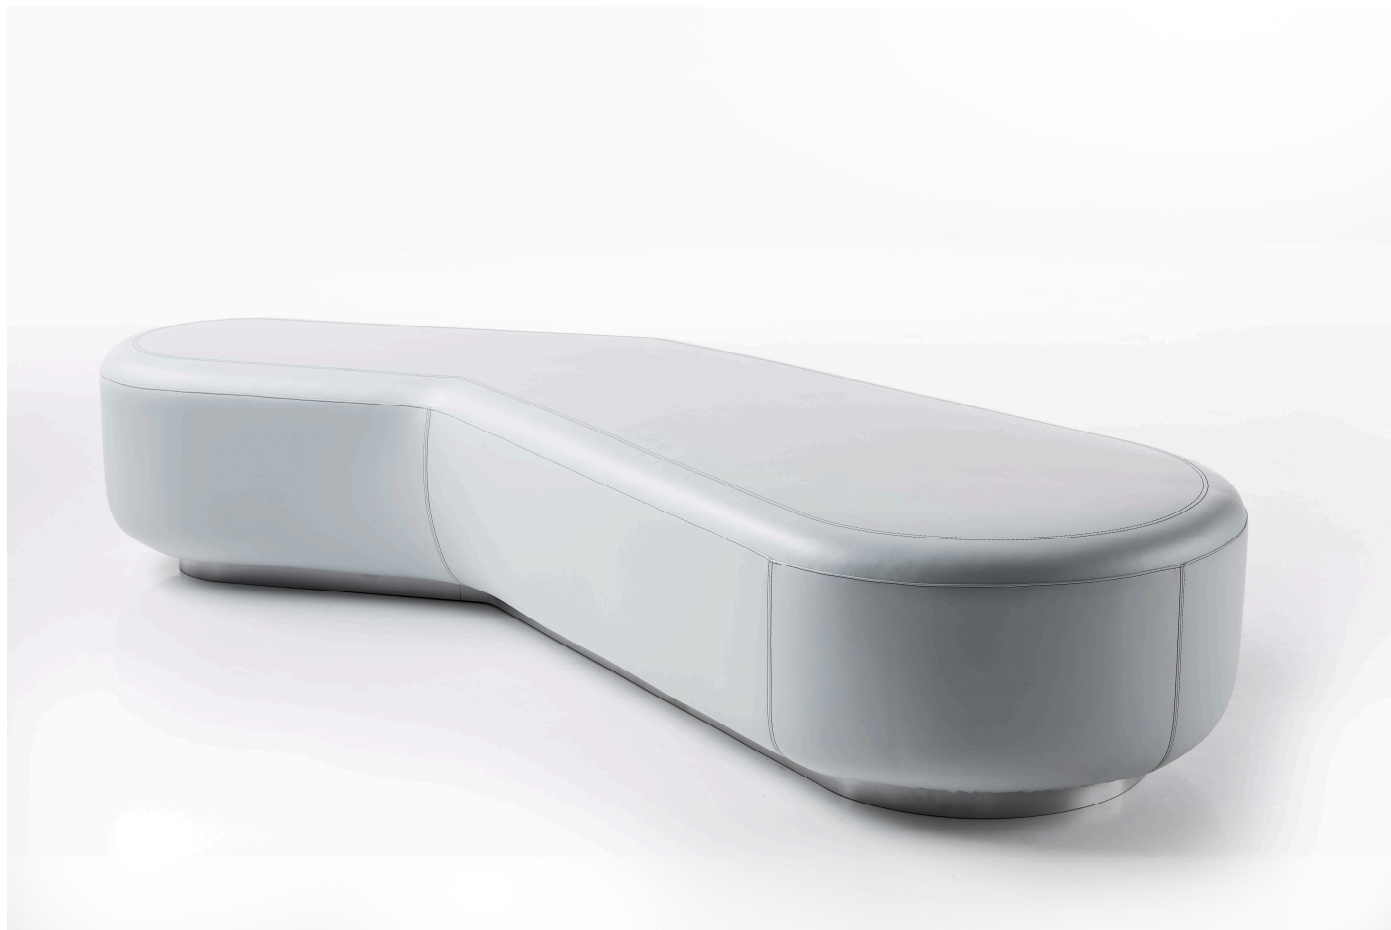

Altek®

CUNEO_2 design Stefano Esposito

230 x 89 x hseat 43

Cuneo_2 large soft bench

Modular soft seating element bench - supporting structure in beech-plywood. Mdf plinth base with brushed aluminium laminate border - upholstered in synthetic leather.

seat height: 43 cm

width: 230 cm

depth: 89 cm

vol.: 1.07 cbm

packing: 1 per carton