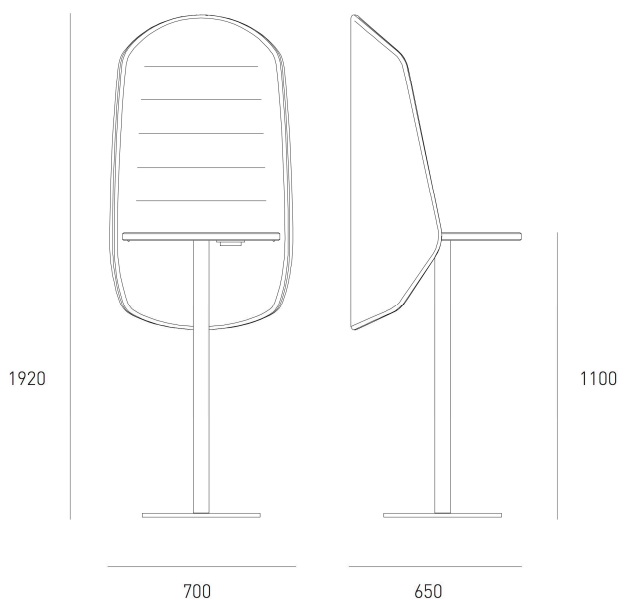

# Altek®

**ERMES** design Stefano Esposito

**Ermes design Stefano Esposito**

High table with soundproof panel upholstered with non flammable foam and synthetic leather. Steel base powder coated in any RAL colour and top diam.60 cm. in laminate or HPL available in several finishes. The power and USB socket, without any visible cable, is inserted in the table top

**overall height:** mm 1920  
**table top height:** mm. 1100  
**width:** mm 700  
**length:** mm 650  
**gross weight:** kg. 25  
**net weight:** kg.20  
**vol.:** 0,96 m3