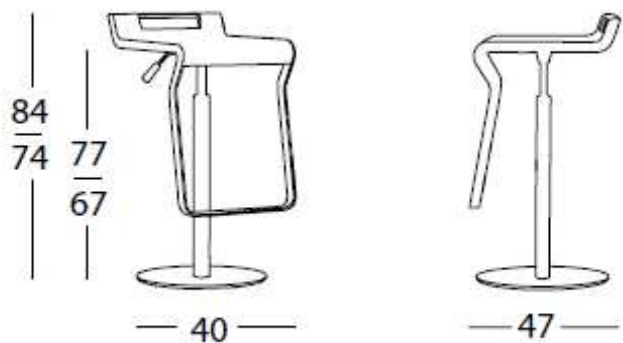

Altek®

ZEBRA design Alberto Bicego

Zebra

Adjustable stool with gas lift - stainless steel base and steel structure in mat chrome finish - wooden seat lacquered white or in other finishes.

overall height: 74/84 cm

seat height: 67/77 cm

width: 40 cm

depth: 47 cm

gross weight: kg. 21

net weight: kg. 19

vol.: 0,14 m3.