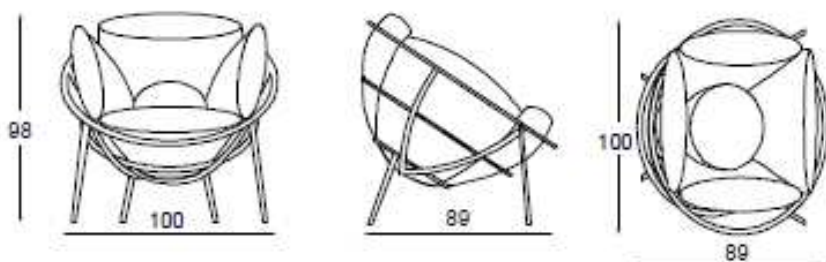

Altek®

BLOOM armchair design Paolo Ceola

Bloom

Armchair with steel painted structure and upholstered removable cushion covered in flame retardant synthetic leather or faux leather available in several colours

overall height: 98 cm

seat height: 51 cm

width: 100 cm

depth: 89 cm

gross weight: kg. 21

net weight: kg. 18

vol.: 0,92 m3.