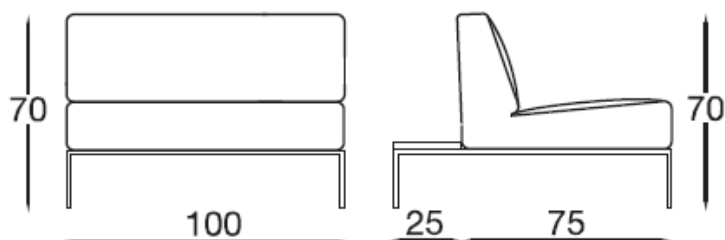

# Altek®

**EVERY** sofa 9D06

*Modular sofa two seater with table on the back side. Steel structure in square tube chromed or painted. Top in oak veneer stained wengé, natural or "zebrano". Seat and back upholstered and covered in fabric, synthetic leather, real leather, or COM.*

**height:** 70 cm  
**seat height:** 41 cm  
**length:** 100 cm  
**width:** 100 cm  
**net weight:** kg. 33.5  
**gross weight:** kg. 37