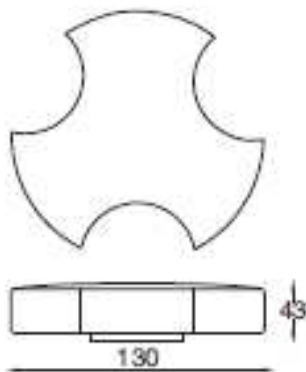

Altek®

GALLERY shaped pouf ref.9POU03

Gallery shaped pouf ref.9POU03

Shaped large pouf with a solid wooden structure and brushed aluminum base edge. Upholstered in synthetic leather, real leather, pony-skin leather or COM. Available with or without back, round or shaped.

seat height: 43 cm
diameter: 130 cm
net weight: kg. 56
gross weight: kg. 51
vol.: 0.88 m3