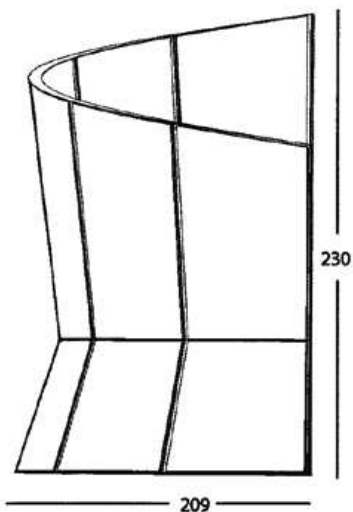

Altek®

INCONTRI design Paolo Ceola

Incontri Light

Modular Screen System with two self-supporting elements covered with elastic fabric and enlightened by LED in the bottom support.

dimensions screen no.1

height 160/230 cm

width: 209 cm

depth: 104,50 cm

dimensions screen no.2

height: 118/160 cm

width: 185 cm

depth: 92,50 cm