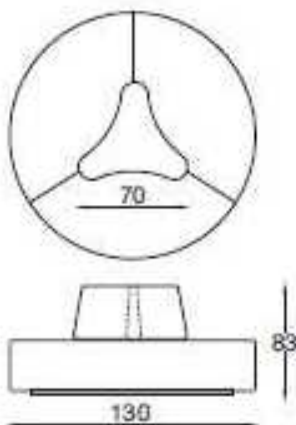

Altek®

LANDSCAPE pouf with our without back

Landscape pouf with our without back
Round large pouf with a solid wooden structure and brushed aluminium base edge. Upholstered in synthetic leather, real leather, pony-skin leather or COM. Available with or without back

Overall height: 43/83
seat height: 43 cm
diameter: 130 cm
net weight: kg. 56/60
gross weight: kg. 51/55
vol pouf without back.: 0.88 m3
vol pouf with back.: 1.60 m3