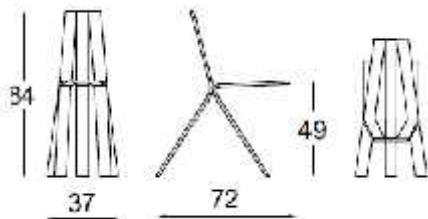

Altek®

LIL design Paolo Ceola

Lil

Chair & Sculpture with rectangular tube chromed structure. It can be used as luggage holder or magazine rack

overall height: 84 cm
seat height: 49 cm
width: 37 cm
depth: 72 cm
gross weight: kg. 14,2
net weight: kg. 12,7
vol.: 0,3 m3