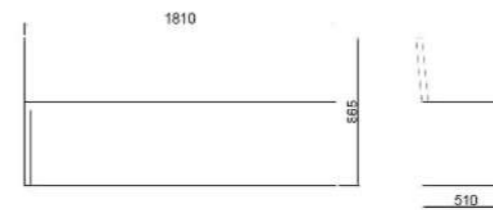

GARDA bench without back

Product dimensions:

Height: 420 mm / 16.5 in
 Bottom length: 1500 mm / 59.0 in
 Overall length: 1520 mm / 59.8 in
 Width: 760 mm / 29.9 in

GARDA flower pot

Product dimensions:

Height: 420 mm / 16.5 in
 Length: 765 mm / 30.1 in
 Width: 765 mm / 30.1 in

LEAFY bench

Product dimensions:

Height: 490 mm / 19.2 in
 Overall length: 1810 mm / 71.2 in
 Width: 605 mm / 23.8 in

BIRDY bench with open sides

Product dimensions:

Height: 865 mm / 34.0 in
 Width: 510 mm / 20.0 in
 Overall length: 1810 mm / 71.2 in

BIRDY bench with closed sides

Product dimensions:

Height: 865 mm / 34.0 in
 Width: 510 mm / 20.0 in
 Overall length: 1810 mm / 71.2 in

SOLE bench with back

Product dimensions:

Height: 800 mm / 31.4 in
Seat height: 450 mm / 17.7 in
Width: 620 mm / 24.4 in
Overall length: 1600 mm / 62.9 in