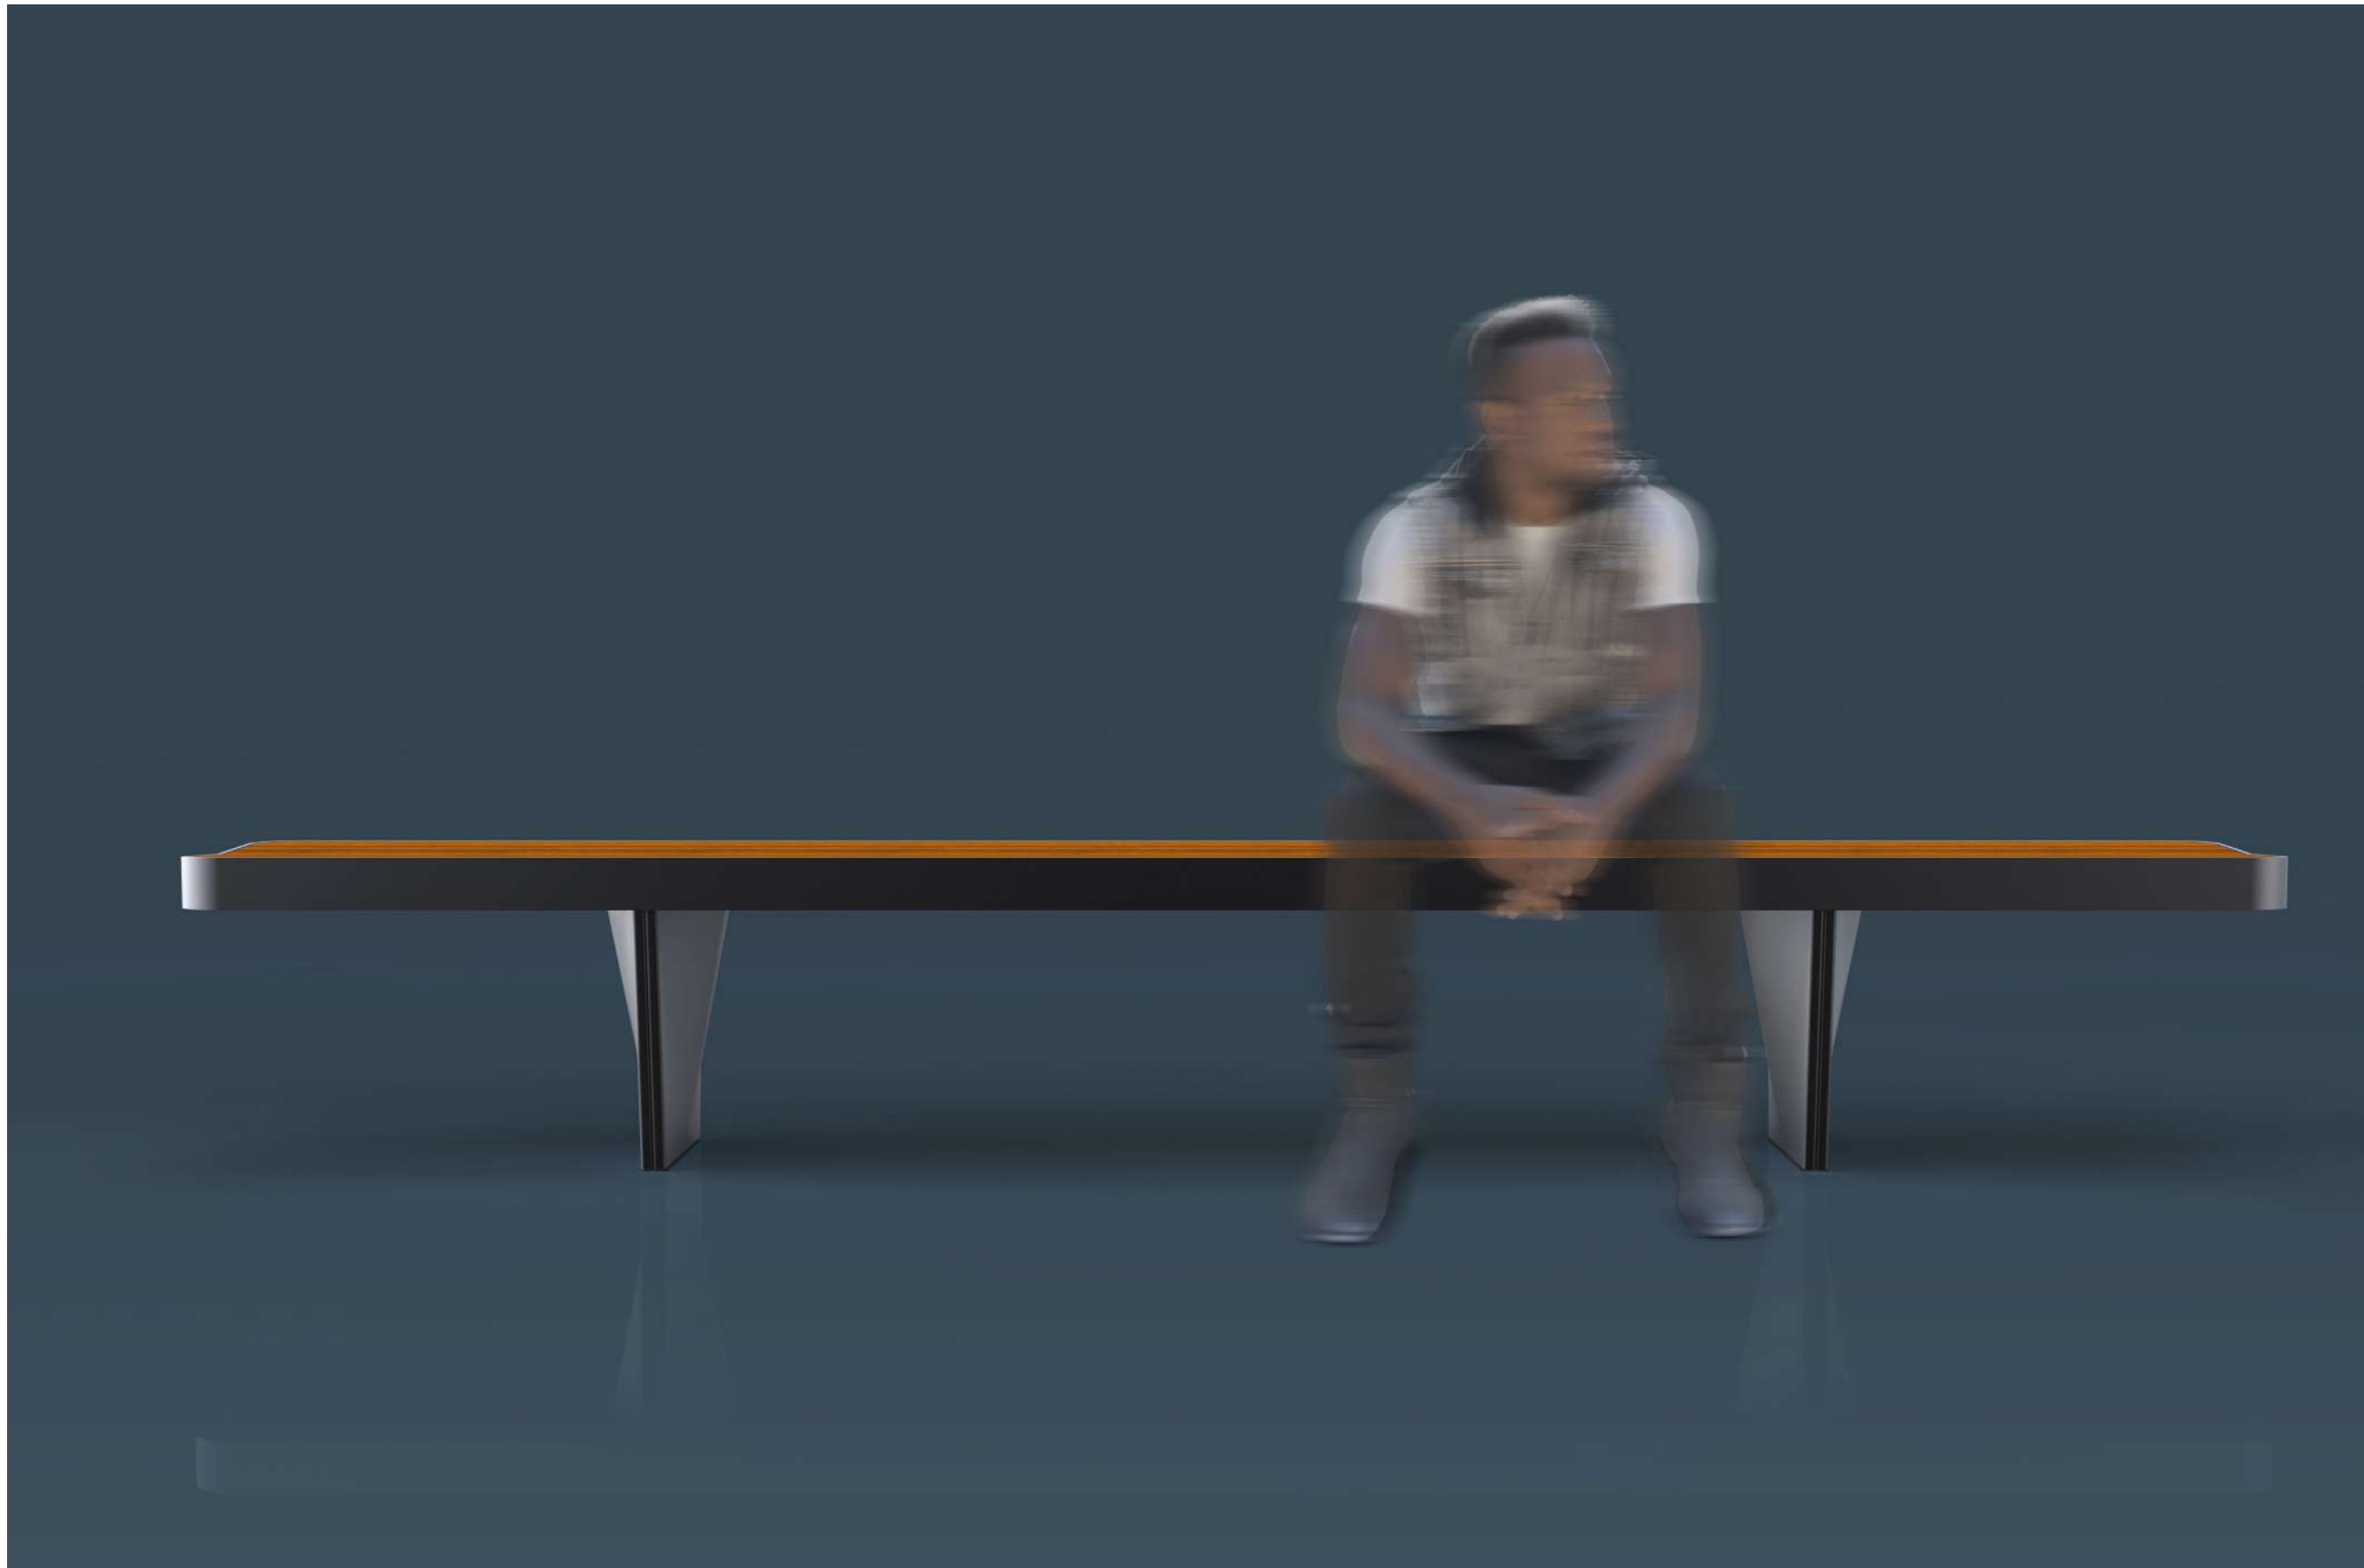

Il sistema di panchine Garda è stato progettato per migliorare in modo permanente l'eleganza di aree pubbliche e private. Garda offre un aspetto tradizionale e moderno in qualsiasi ambiente. Costruito per uso esterno e adatto anche per ambienti interni.

DOLMEN

Topo Design

Dolmen is a street furniture collection designed to withstand the most extreme conditions, yet refined enough to fit elegantly into corporate or institutional interior spaces (universities, museums, airport terminals, etc.). The virtually indestructible sintered stone combined with stainless steel gives it a timeless character. Its visual and technical characteristics make it a high-end, durable, environmentally friendly product, resistant to stains, bacteria, abrasion, impact, vandalism, extreme cold and heat, acids, solvents, alkalis, and water. Dolmen consists of three elements: the bench with corner legs and the cantilevered bench (allowing for long spans), the bike rack, and the bollard seating.

Lapitec® technology

The sintered stone / La pietra sinterizzata

Lapitec reinterprets the magic of nature, creating a 100% natural and one-of-a-kind material from simple grains of mineral powder: perfect, elegant and highly resistant: innovative, natural, pure. Does not include any resin or oil derivatives and nor does it have any digital prints on its surface and does not release any substance into the environment where it is installed. The product life cycle is reversible, meaning that the material may potentially be destroyed and turned back into powder - back into a raw material - able to be reused again in the production process.