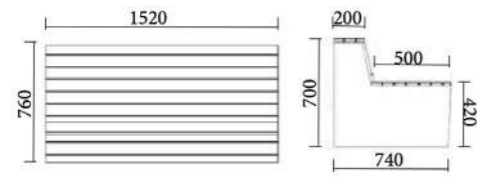

Product dimensions:

Height: 460 mm / 18.1 in

Width: 500 mm / 19.6 in

Length: 2060 - 2300 - 2540 - 2780 - 3020 - 3260 mm
81.1 - 90.5 - 100 - 109.4 - 118.8 - 128.3 in

DOLMEN bench 4 legs

Product dimensions:

Height: 460 mm / 18.1 in

Width: 500 mm / 19.6 in

Length: 1580 - 1820 - 2060 - 2300 mm
62.2 - 71.6 - 81.1 - 90.5 in

DOLMEN bollard

Product dimensions:

Height: 440 mm / 17.3 in

Length: 600 mm / 23.6 in

Width: 600 mm / 23.6 in

DOLMEN bike rack

Product dimensions:

Height: 880 mm / 34.6 in

Width: 820 mm / 32.2 in

Length: 3000 mm 118.1 in

GARDA bench with back

Product dimensions:

Height: 420 mm / 16.5 in
 Total height: 700 mm / 27.5 in
 Length: 1520 mm / 59.8 in
 Overall width: 760 mm / 29.9 in
 Width: 740 mm / 29.1 in
 Seat width: 500 mm / 19.6 in

GARDA bench without back

Product dimensions:

Height: 420 mm / 16.5 in
 Bottom length: 1500 mm / 59.0 in
 Overall length: 1520 mm / 59.8 in
 Width: 760 mm / 29.9 in

GARDA flower pot

Product dimensions:

Height: 420 mm / 16.5 in
 Length: 765 mm / 30.1 in
 Width: 765 mm / 30.1 in