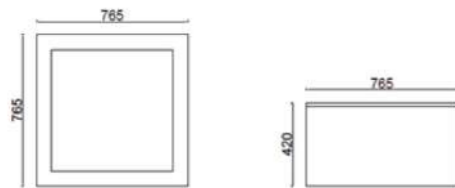

Product dimensions:

Height: 460 mm / 18.1 in

Width: 500 mm / 19.6 in

Length: 2060 - 2300 - 2540 - 2780 - 3020 - 3260 mm
81.1 - 90.5 - 100 - 109.4 - 118.8 - 128.3 in

DOLMEN bench 4 legs

Product dimensions:

Height: 460 mm / 18.1 in

Product dimensions:

Height: 880 mm / 34.6 in

Width: 820 mm / 32.2 in

Length: 3000 mm 118.1 in

GARDA bench with back

Product dimensions:

Height: 420 mm / 16.5 in
 Total height: 700 mm / 27.5 in
 Length: 1520 mm / 59.8 in
 Overall width: 760 mm / 29.9 in
 Width: 740 mm / 29.1 in
 Seat width: 500 mm / 19.6 in

GARDA bench without back

Product dimensions:

Height: 420 mm / 16.5 in
 Bottom length: 1500 mm / 59.0 in
 Overall length: 1520 mm / 59.8 in
 Width: 760 mm / 29.9 in

GARDA flower pot

Product dimensions:

Height: 420 mm / 16.5 in
 Length: 765 mm / 30.1 in
 Width: 765 mm / 30.1 in

LEAFY bench

Product dimensions:

Height: 490 mm / 19.2 in
 Overall length: 1810 mm / 71.2 in
 Width: 605 mm / 23.8 in

BIRDY bench with open sides

Product dimensions:

Height: 865 mm / 34.0 in
 Width: 510 mm / 20.0 in
 Overall length: 1810 mm / 71.2 in