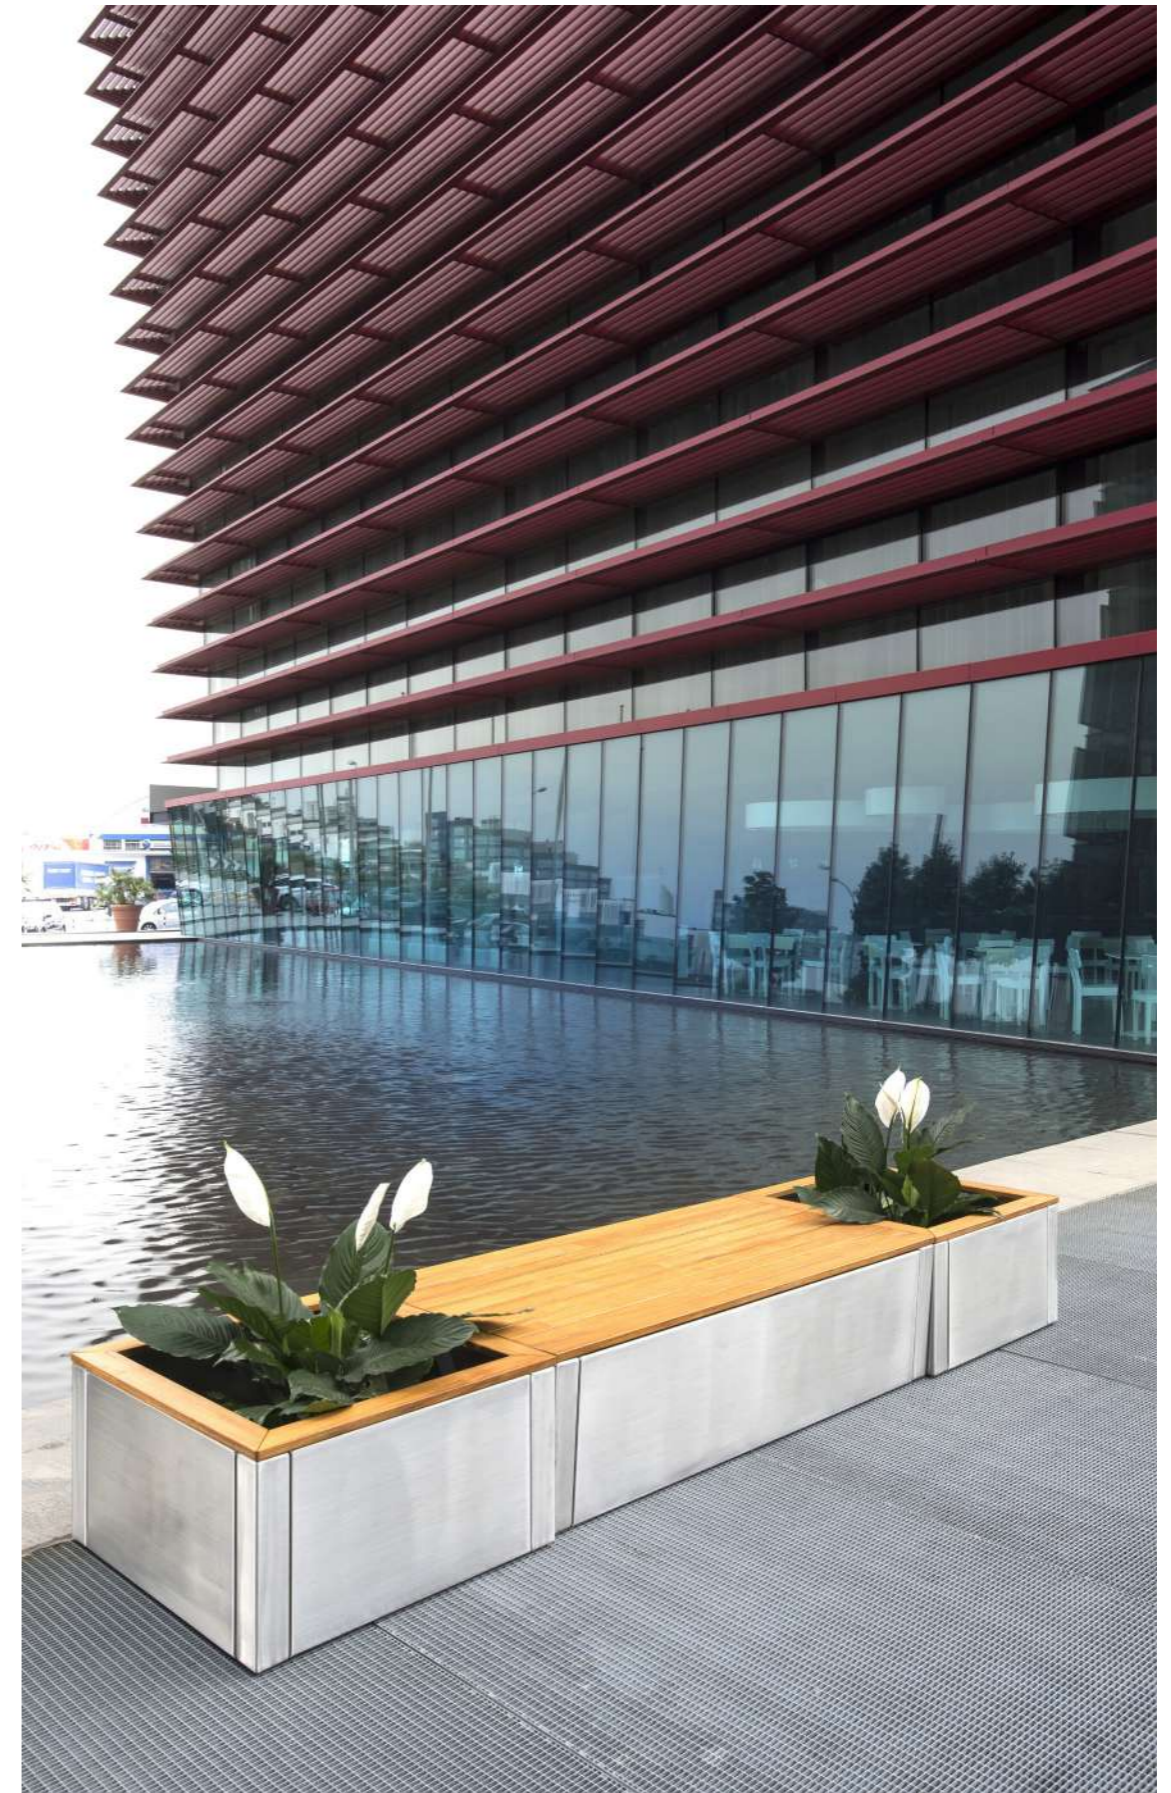

SOLE bench without back

Product dimensions:

Height: 450 mm / 17.7 in
Seat height: 450 mm / 17.7 in
Width: 550 mm / 21.6 in
Overall length: 1600 mm / 62.9 in

PAK bench with handle

Product dimensions:

Seat height: 450 mm / 17.7 in
Width: 500 mm / 19.6 in
Length: 1800 mm / 70.8 in