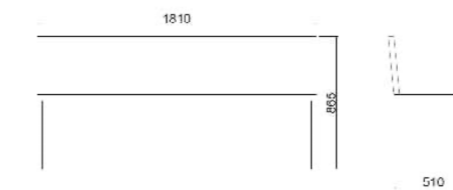

GARDA bench without back

Product dimensions:

Height: 420 mm / 16.5 in
 Bottom length: 1500 mm / 59.0 in
 Overall length: 1520 mm / 59.8 in
 Width: 760 mm / 29.9 in

GARDA flower pot

Product dimensions:

Height: 420 mm / 16.5 in
 Length: 765 mm / 30.1 in
 Width: 765 mm / 30.1 in

LEAFY bench

Product dimensions:

Height: 490 mm / 19.2 in
 Overall length: 1810 mm / 71.2 in
 Width: 605 mm / 23.8 in

BIRDY bench with open sides

Product dimensions:

Height: 865 mm / 34.0 in
 Width: 510 mm / 20.0 in
 Overall length: 1810 mm / 71.2 in