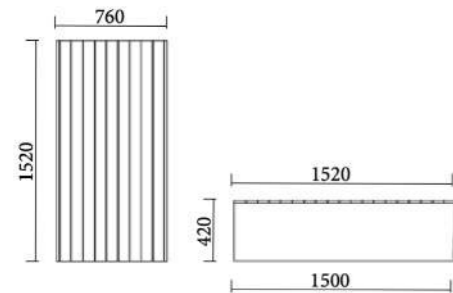

Product dimensions:

Height: 460 mm / 18.1 in

Width: 500 mm / 19.6 in

Length: 2060 - 2300 - 2540 - 2780 - 3020 - 3260 mm
81.1 - 90.5 - 100 - 109.4 - 118.8 - 128.3 in

DOLMEN bench 4 legs

Product dimensions:

Height: 460 mm / 18.1 in

Product dimensions:

Height: 880 mm / 34.6 in

Width: 820 mm / 32.2 in

Length: 3000 mm 118.1 in

GARDA bench with back

Product dimensions:

Height: 420 mm / 16.5 in
 Total height: 700 mm / 27.5 in
 Length: 1520 mm / 59.8 in
 Overall width: 760 mm / 29.9 in
 Width: 740 mm / 29.1 in
 Seat width: 500 mm / 19.6 in

GARDA bench without back

Product dimensions:

Height: 420 mm / 16.5 in
 Bottom length: 1500 mm / 59.0 in
 Overall length: 1520 mm / 59.8 in
 Width: 760 mm / 29.9 in

GARDA flower pot

Product dimensions:

Height: 420 mm / 16.5 in
 Length: 765 mm / 30.1 in
 Width: 765 mm / 30.1 in

LEAFY bench

Product dimensions:

Height: 490 mm / 19.2 in
 Overall length: 1810 mm / 71.2 in
 Width: 605 mm / 23.8 in

BIRDY bench with open sides

Product dimensions:

Height: 865 mm / 34.0 in
 Width: 510 mm / 20.0 in
 Overall length: 1810 mm / 71.2 in