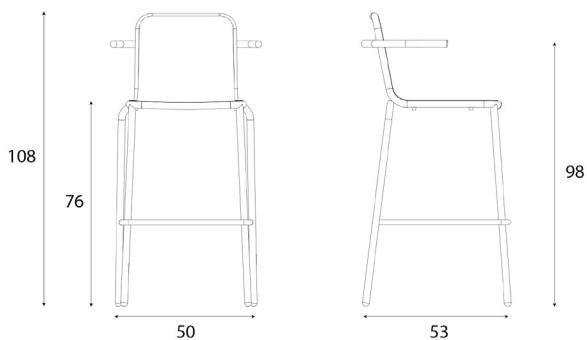

Nizza stool with armrests

Nizza stool with armrests. The aesthetic features a fresh and contemporary design. Lightweight and stackable. Powder-coated steel available in anthracite grey, white, turquoise and red.

Total height: 108 cm / 42,5 inch

Seat height: 76 cm / 29,9 inch

Armrests height: 98 cm / 38,5 inch

Width: 50 cm / 19,6 inch

Depth: 53 cm / 20,8 inch

Structure colours