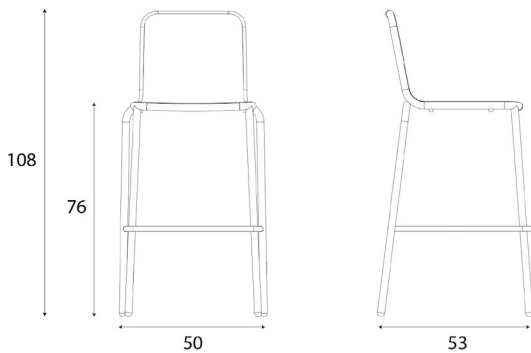

Altek®

NIZZA stool design by Mark Braun

Nizza stool

Nizza stool. The aesthetic features a fresh and contemporary design. Lightweight and stackable. Powder-coated steel available in anthracite grey, white, turquoise and red.

Total height: 108 cm / 42,5 inch

Seat height: 76 cm / 29,9 inch

Width: 50 cm / 19,6 inch

Depth: 53 cm / 20,8 inch

Structure colours