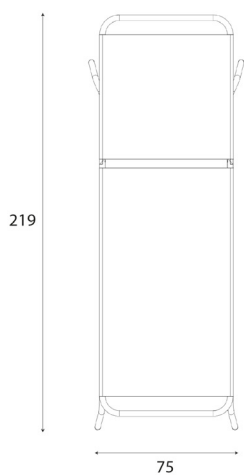

Altek®

Genua Pro lounge design by Mark Braun

Genua Pro lounge

The Genua Pro sun lounge with reclining, adjustable backrest and stackable. The aesthetic combination of aluminum and textile fabric gives the lounge a lightness that reflects a relaxing summer day at the beach.

Total height: 35 cm / 13,7 inch

Length: 219 cm / 86,2 inch

Width: 75 cm / 29,5 inch

Structure colour

Anthracite grey - ral 7016

Fabrics

Anthracite grey

Chalk

Cloud

Poppy