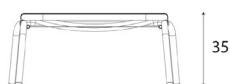

Altek®

Genua Pro lounge design by Mark Braun