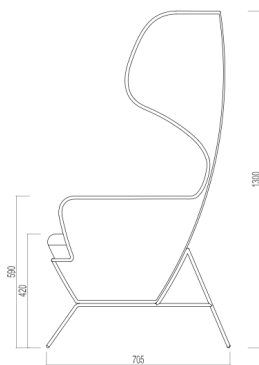

Quizas armchair

High back armchair with structure in rod iron diam. 12 mm. and welded wire mesh, zinc plated and painted in several RAL colours. Removable upholstered seat with special foam and fabric for outdoor use.

Optional: loose cushions

Height: 1300 mm / 51.1 inch

Arms height: 590 mm / 23.2 inch

Seat height: 420 mm / 16.5 inch

Backrest width: 960 mm / 37.7 inch

Depth: 705 mm / 27.7 inch

Gross weight: kg. 19,00 / 41,8 lb

Net weight: kg. 15,00 / 33 lb

Packing: 1 per carton

Volume: 0.935 cbm

FRONT VIEW

SIDE VIEW