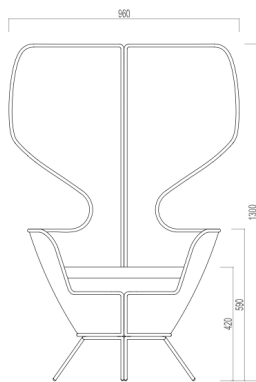

Quizas armchair

High back armchair with structure in rod iron diam. 12 mm. and welded wire mesh, zinc plated and painted in several RAL colours. Removable upholstered seat with special foam and fabric for outdoor use.

Optional: loose cushions

Height: 1300 mm / 51.1 inch

Arms height: 590 mm / 23.2 inch

Seat height: 420 mm / 16.5 inch

Backrest width: 960 mm / 37.7 inch

Depth: 705 mm / 27.7 inch

Gross weight: kg. 19,00 / 41,8 lb

Net weight: kg. 15,00 / 33 lb

Packing: 1 per carton

Volume: 0.935 cbm

FRONT VIEW

SIDE VIEW