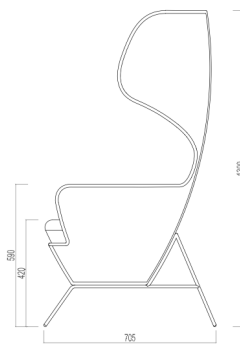

Quizas sofa 2 seats

Modular sofa with structure in rod iron diam. 12 mm. and welded wire mesh, zinc plated and painted in several RAL colours. Removable upholstered seat with special foam and fabric for outdoor use. Optional: loose cushions

Height: 1300 mm / 51.1 inch

Arms height: 590 mm / 23.2 inch

Seat height: 420 mm / 16.5 inch

Backrest width: 1460 mm / 57.4 inch

Depth: 705 mm / 27.7 inch

Gross weight: kg. 30,00 / 66,1 lb

Net weight: kg. 26,00 / 57,3 lb

Packing: 1 per carton

Volume: 1.610 cbm

FRONT VIEW

SIDE VIEW