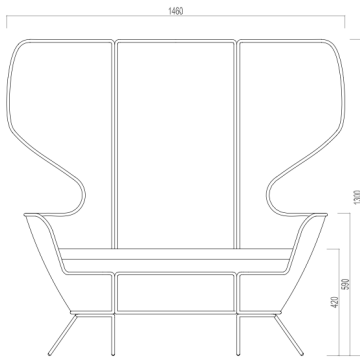

Quizas sofa 2 seats

Modular sofa with structure in rod iron diam. 12 mm. and welded wire mesh, zinc plated and painted in several RAL colours. Removable upholstered seat with special foam and fabric for outdoor use. Optional: loose cushions

Height: 1300 mm / 51.1 inch

Arms height: 590 mm / 23.2 inch

Seat height: 420 mm / 16.5 inch

Backrest width: 1460 mm / 57.4 inch

Depth: 705 mm / 27.7 inch

Gross weight: kg. 30,00 / 66,1 lb

Net weight: kg. 26,00 / 57,3 lb

Packing: 1 per carton

Volume: 1.610 cbm

FRONT VIEW

SIDE VIEW