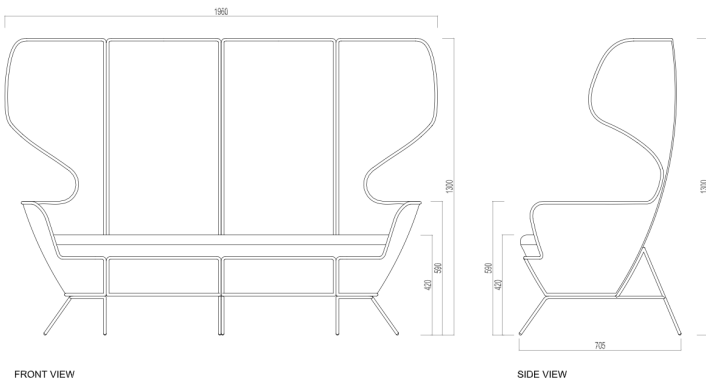

## Quizas sofa 3 seats

Modular sofa with structure in rod iron diam. 12 mm. and welded wire mesh, zinc plated and painted in several RAL colours. Removable upholstered seat with special foam and fabric for outdoor use.

Optional: loose cushions

**Height:** 1300 mm / 51.1 inch

**Arms height:** 590 mm / 23.2 inch

**Seat height:** 420 mm / 16.5 inch

**Backrest width:** 1960 mm / 77.1 inch

**Depth:** 705 mm / 27.7 inch

**Gross weight:** kg. 35,00 / 77,1 lb

**Net weight:** kg. 31,00 / 68,3 lb

**Packing:** 1 per carton

**Volume:** 2.284 cbm

FRONT VIEW

SIDE VIEW