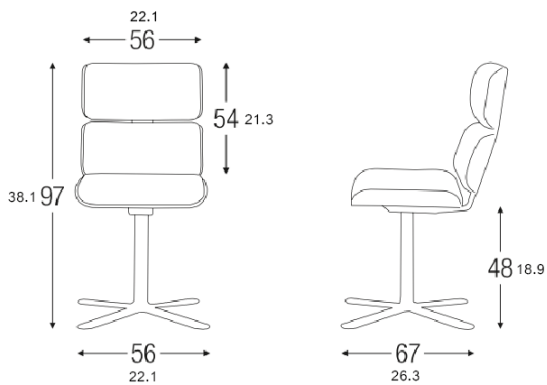

Altek®

Armadillo / 6 design by Rainer Bachschmid

Armadillo 6 visitor chair

Visitor chair with four star chromed flat steel base with “seat return mechanism” in front position. Back side shells and arms in veneer plywood available in several finishes - Seat and back upholstered in top quality genuine Italian leather.

Backrest height: 54 cm | 21.3 in

Overall height: 97 cm | 38.1 in

Backrest width: 56 cm | 22.1 in

Seat height: 48 cm | 18.9 in

Gross weight: kg. 30.20 / 66.57 lb

Net weight: kg. 22 / 48.6 lb

Packing: 1 per carton

Volume: 0.464 m3